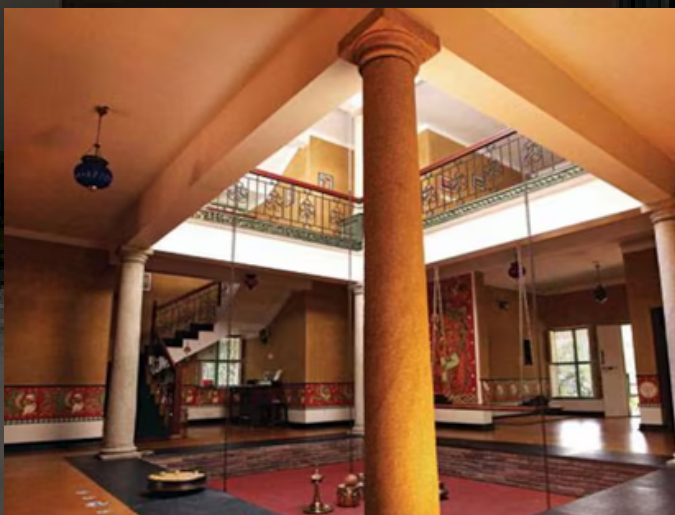

TRADITIONAL BUILDING architecture buildings typically use locally sourced materials and follow established construction methods passed down through generations. The style often includes distinctive elements such as pitched roofs, wooden beams, stone or brick walls, and ornamental details that reflect the values, climate, and available resources of the community.